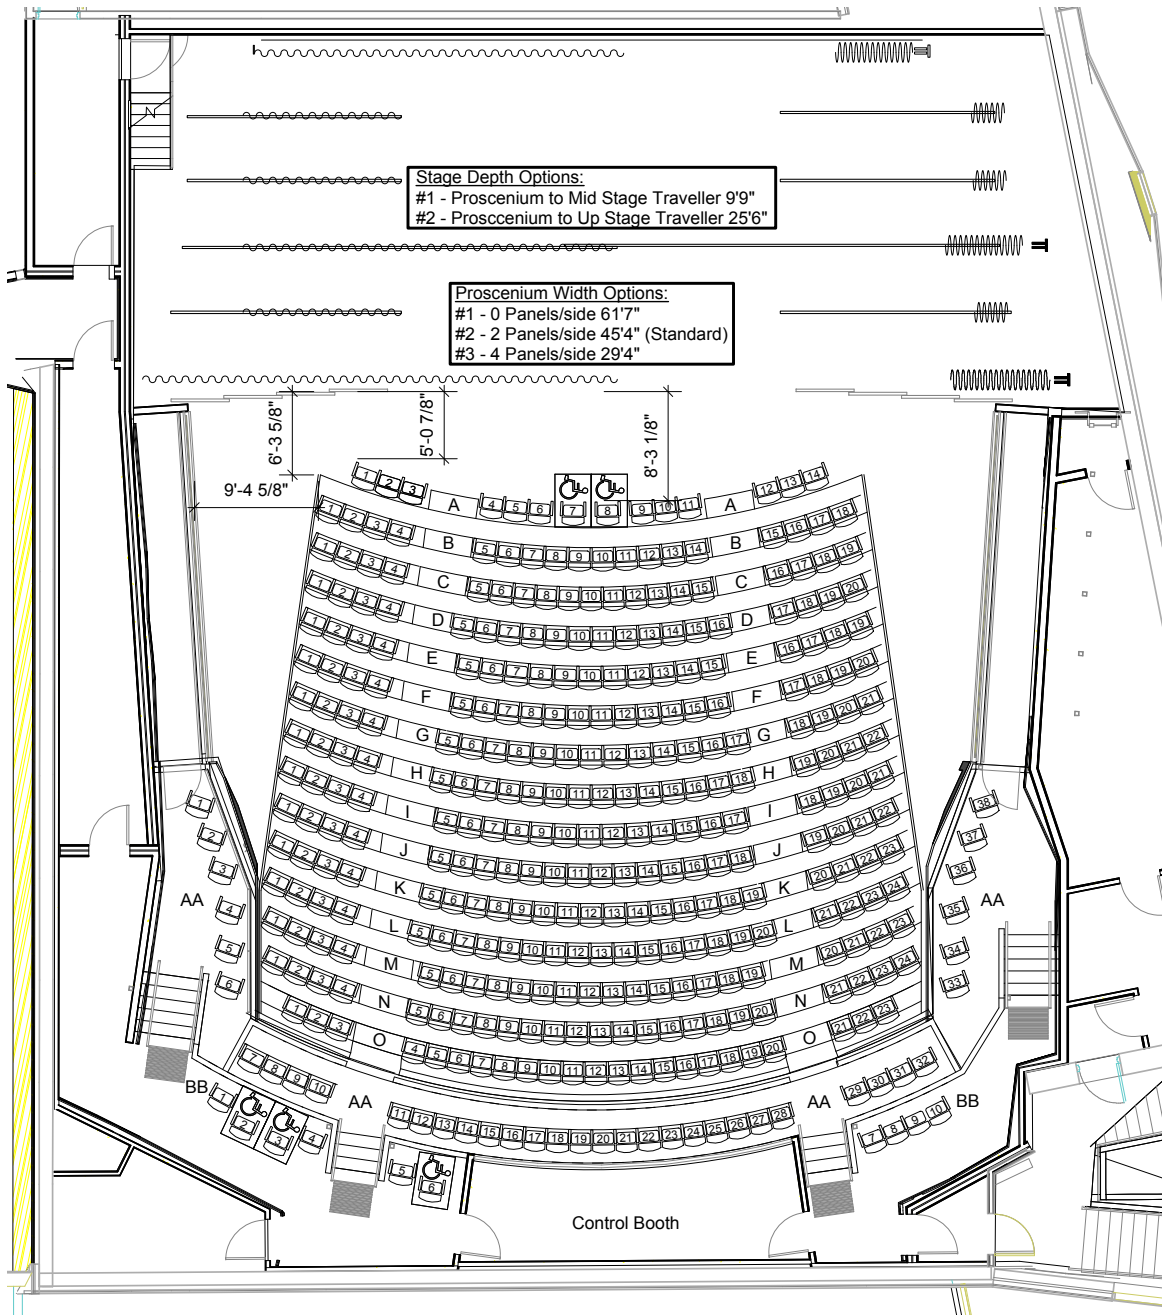

**ANVIL CENTRE**  
NEW WESTMINSTER

## THEATRE: FULL SEATING ORIENTATION

FOR MORE INFORMATION CONTACT  
MNIKULA@ANVILCENTRE.CA