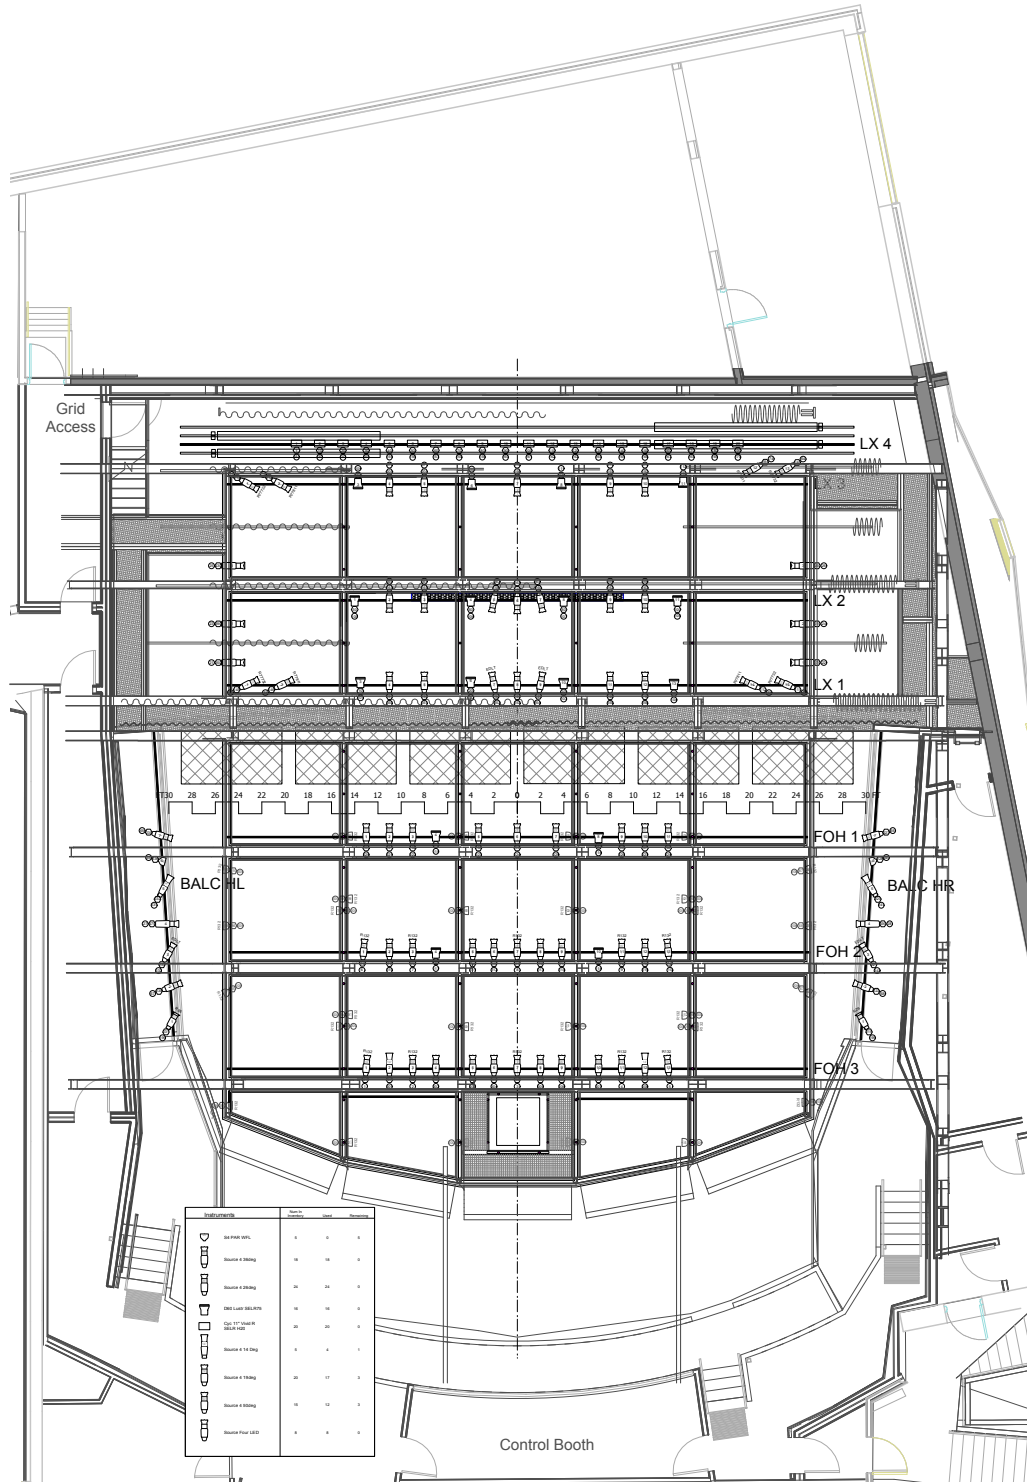

ANVIL CENTRE
NEW WESTMINSTER

THEATRE: LIGHTING PLOT

FOR MORE INFORMATION CONTACT
MNIKULA@ANVILCENTRE.CA