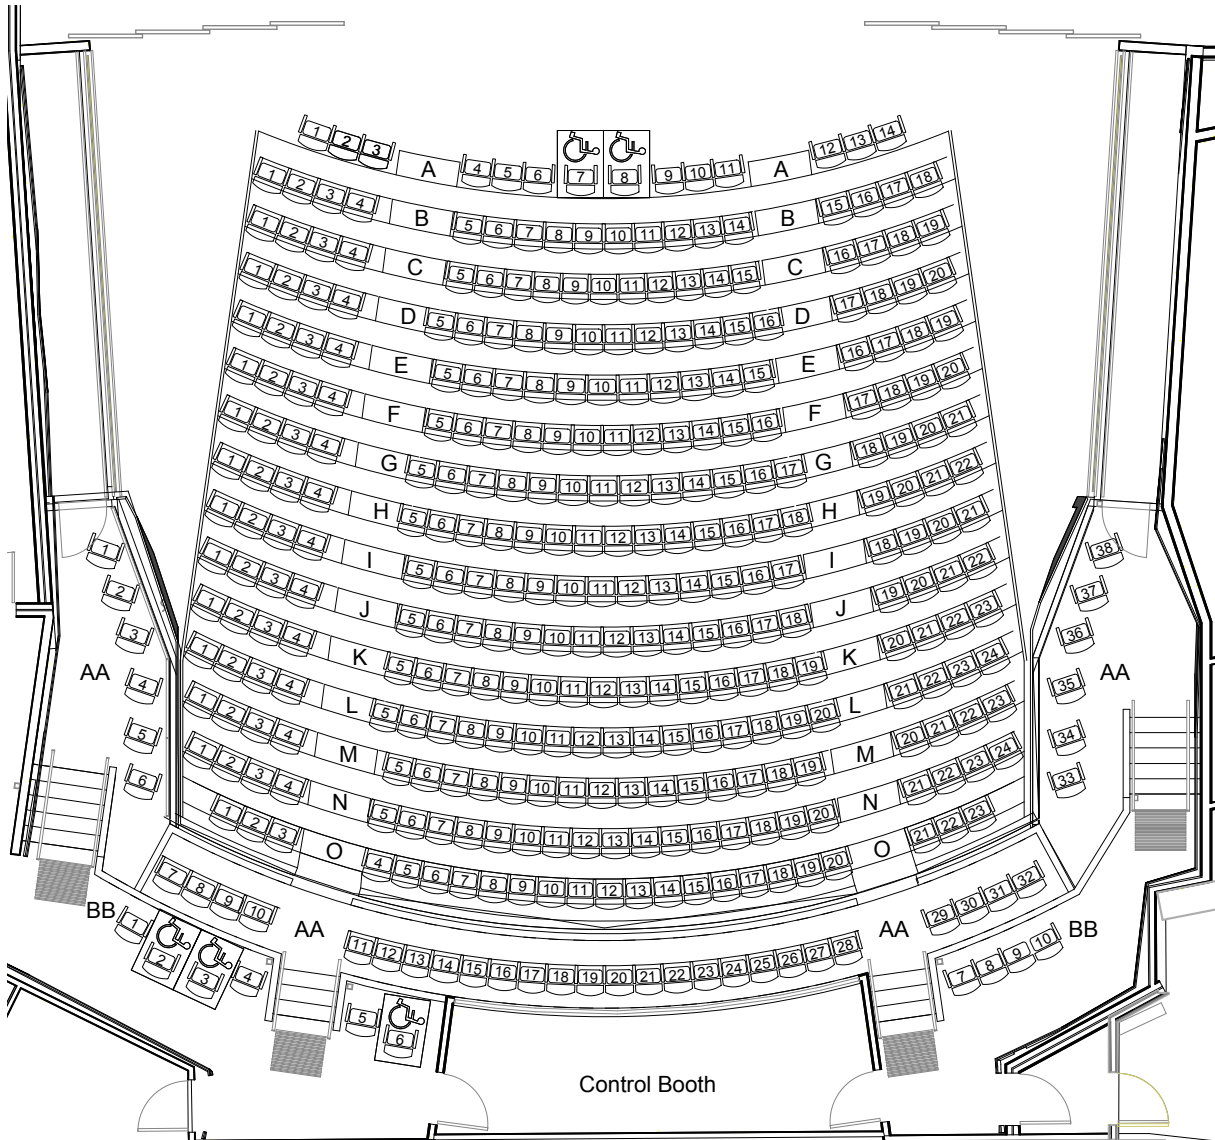

ANVIL CENTRE
NEW WESTMINSTER

THEATRE: SEATING MAP FULL

FOR MORE INFORMATION CONTACT
MNIKULA@ANVILCENTRE.CA