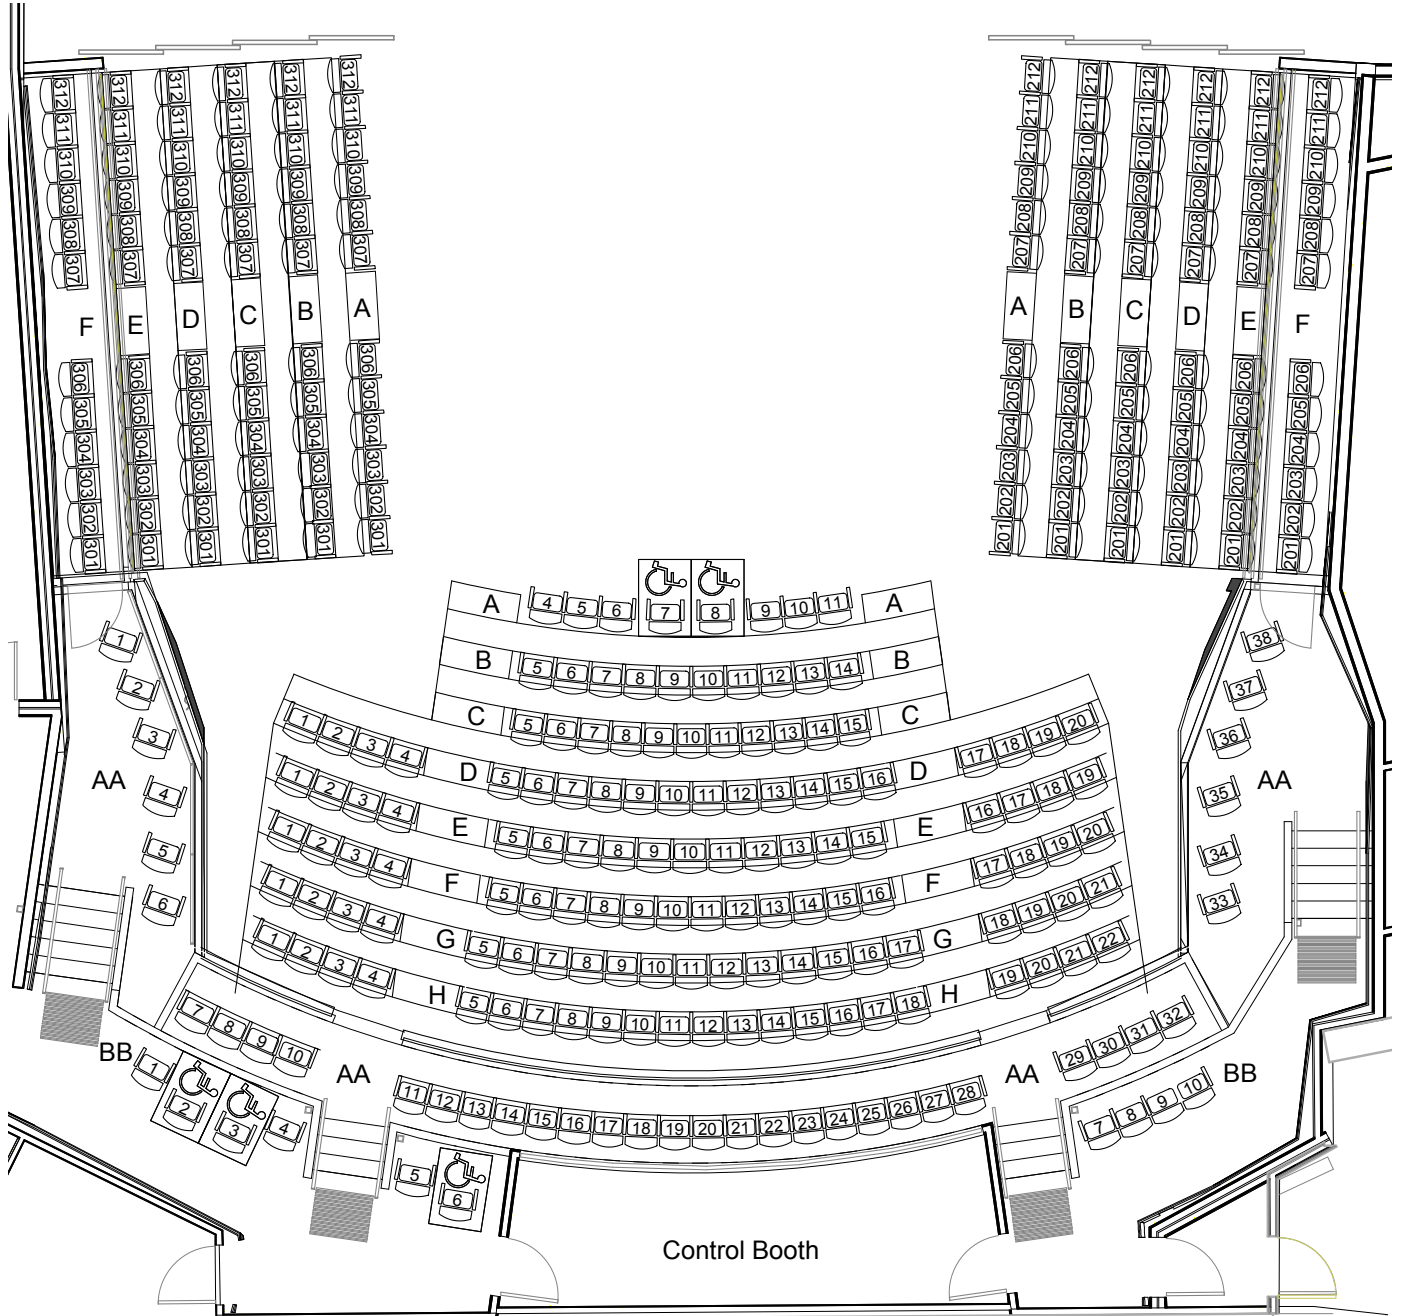

# THEATRE: SEATING MAP THRUST

FOR MORE INFORMATION CONTACT  
MNIKULA@ANVILCENTRE.CA